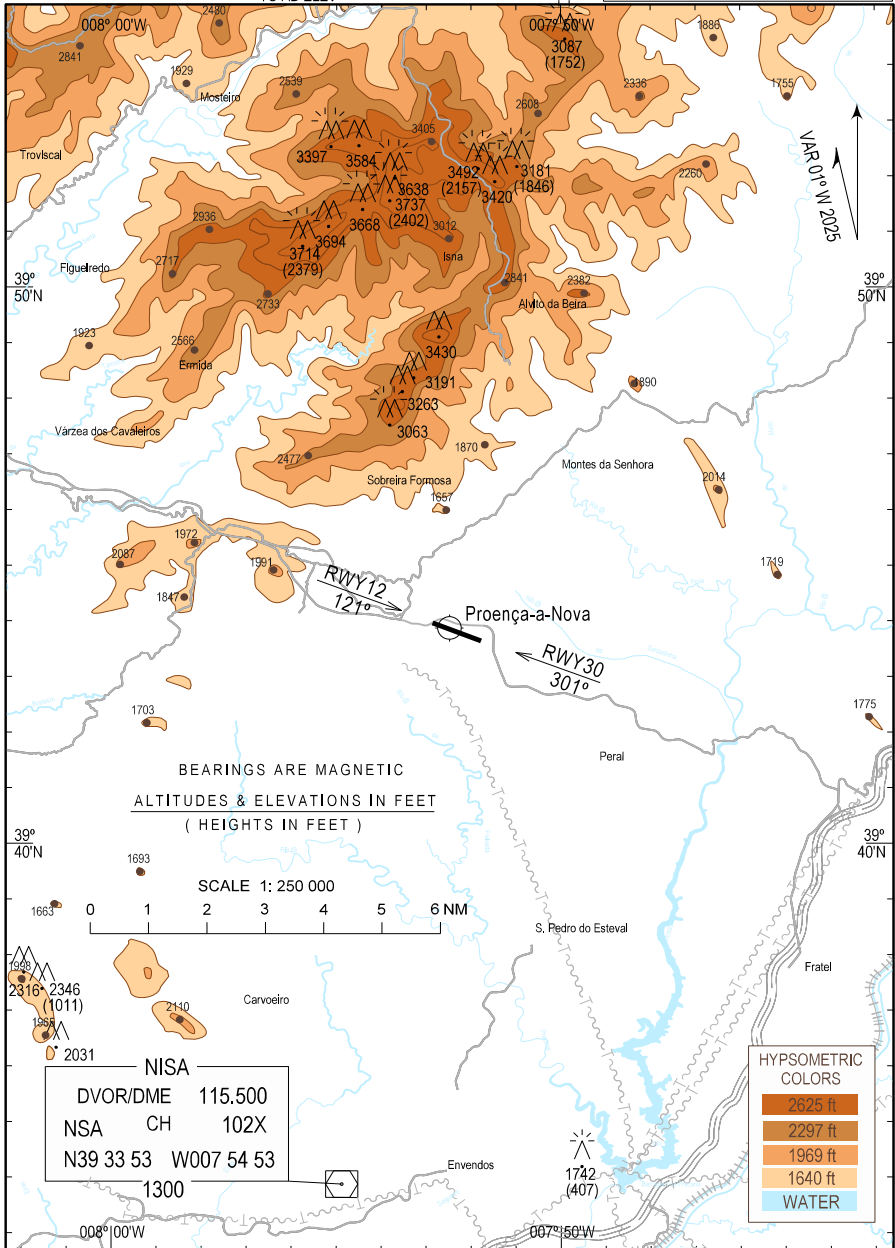

# VISUAL APPROACH CHART

AD ELEV 1335 ft  
HEIGHTS RELATED TO AD ELEV

## PROENÇA-A-NOVA (LPPN)

RADIO 120.605 FIS 123.755

THIS PAGE INTENTIONALLY LEFT BLANK