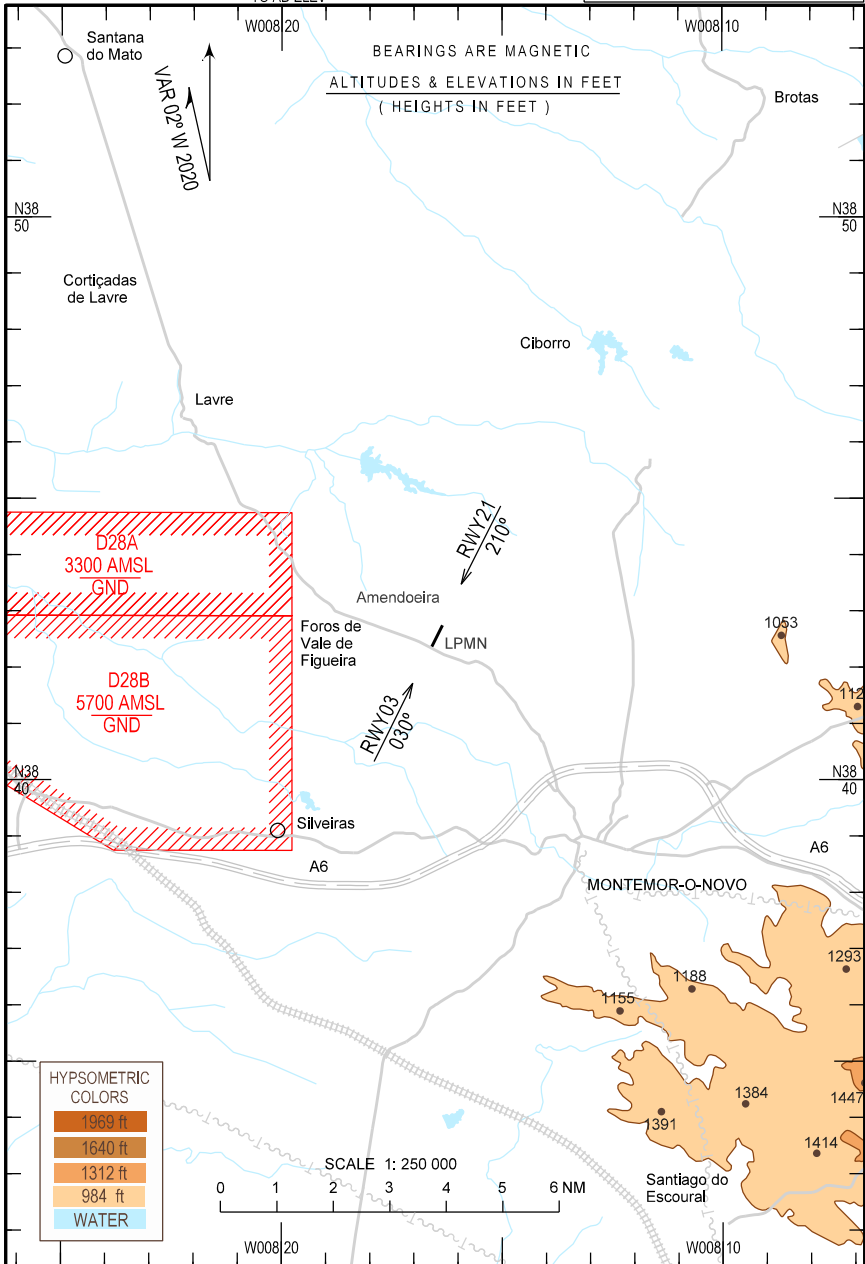

VISUAL APPROACH CHART

AD ELEV 636 ft MONTEMOR-O-NOVO, Amendoeira (LPMN)

HEIGHTS RELATED TO AD ELEV

RADIO 130.855 FIS 123.755

THIS PAGE INTENTIONALLY LEFT BLANK