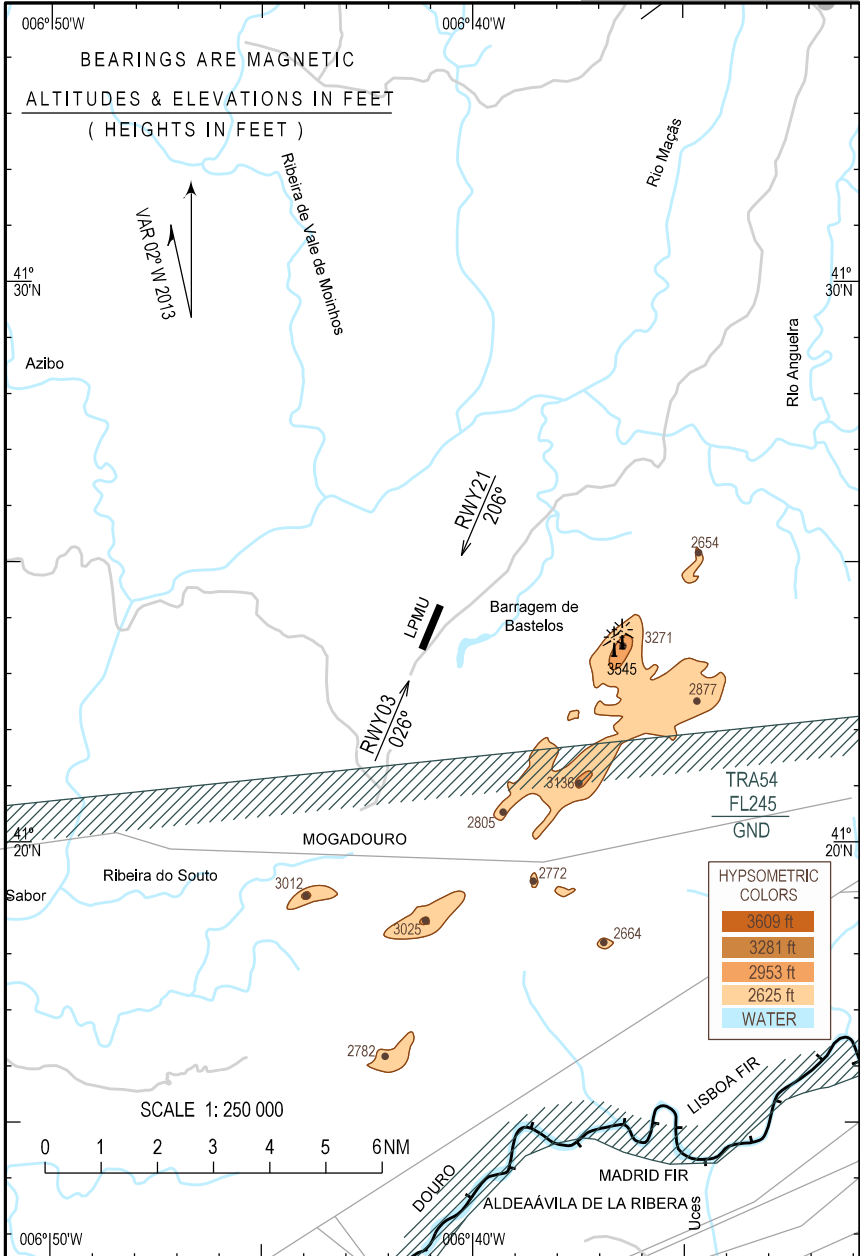

VISUAL APPROACH CHART

AD ELEV 2344 ft
HEIGHTS RELATED TO AD ELEV

MOGADOURO (LPMU)

RADIO 120.105 FIS 130.905

THIS PAGE INTENTIONALLY LEFT BLANK